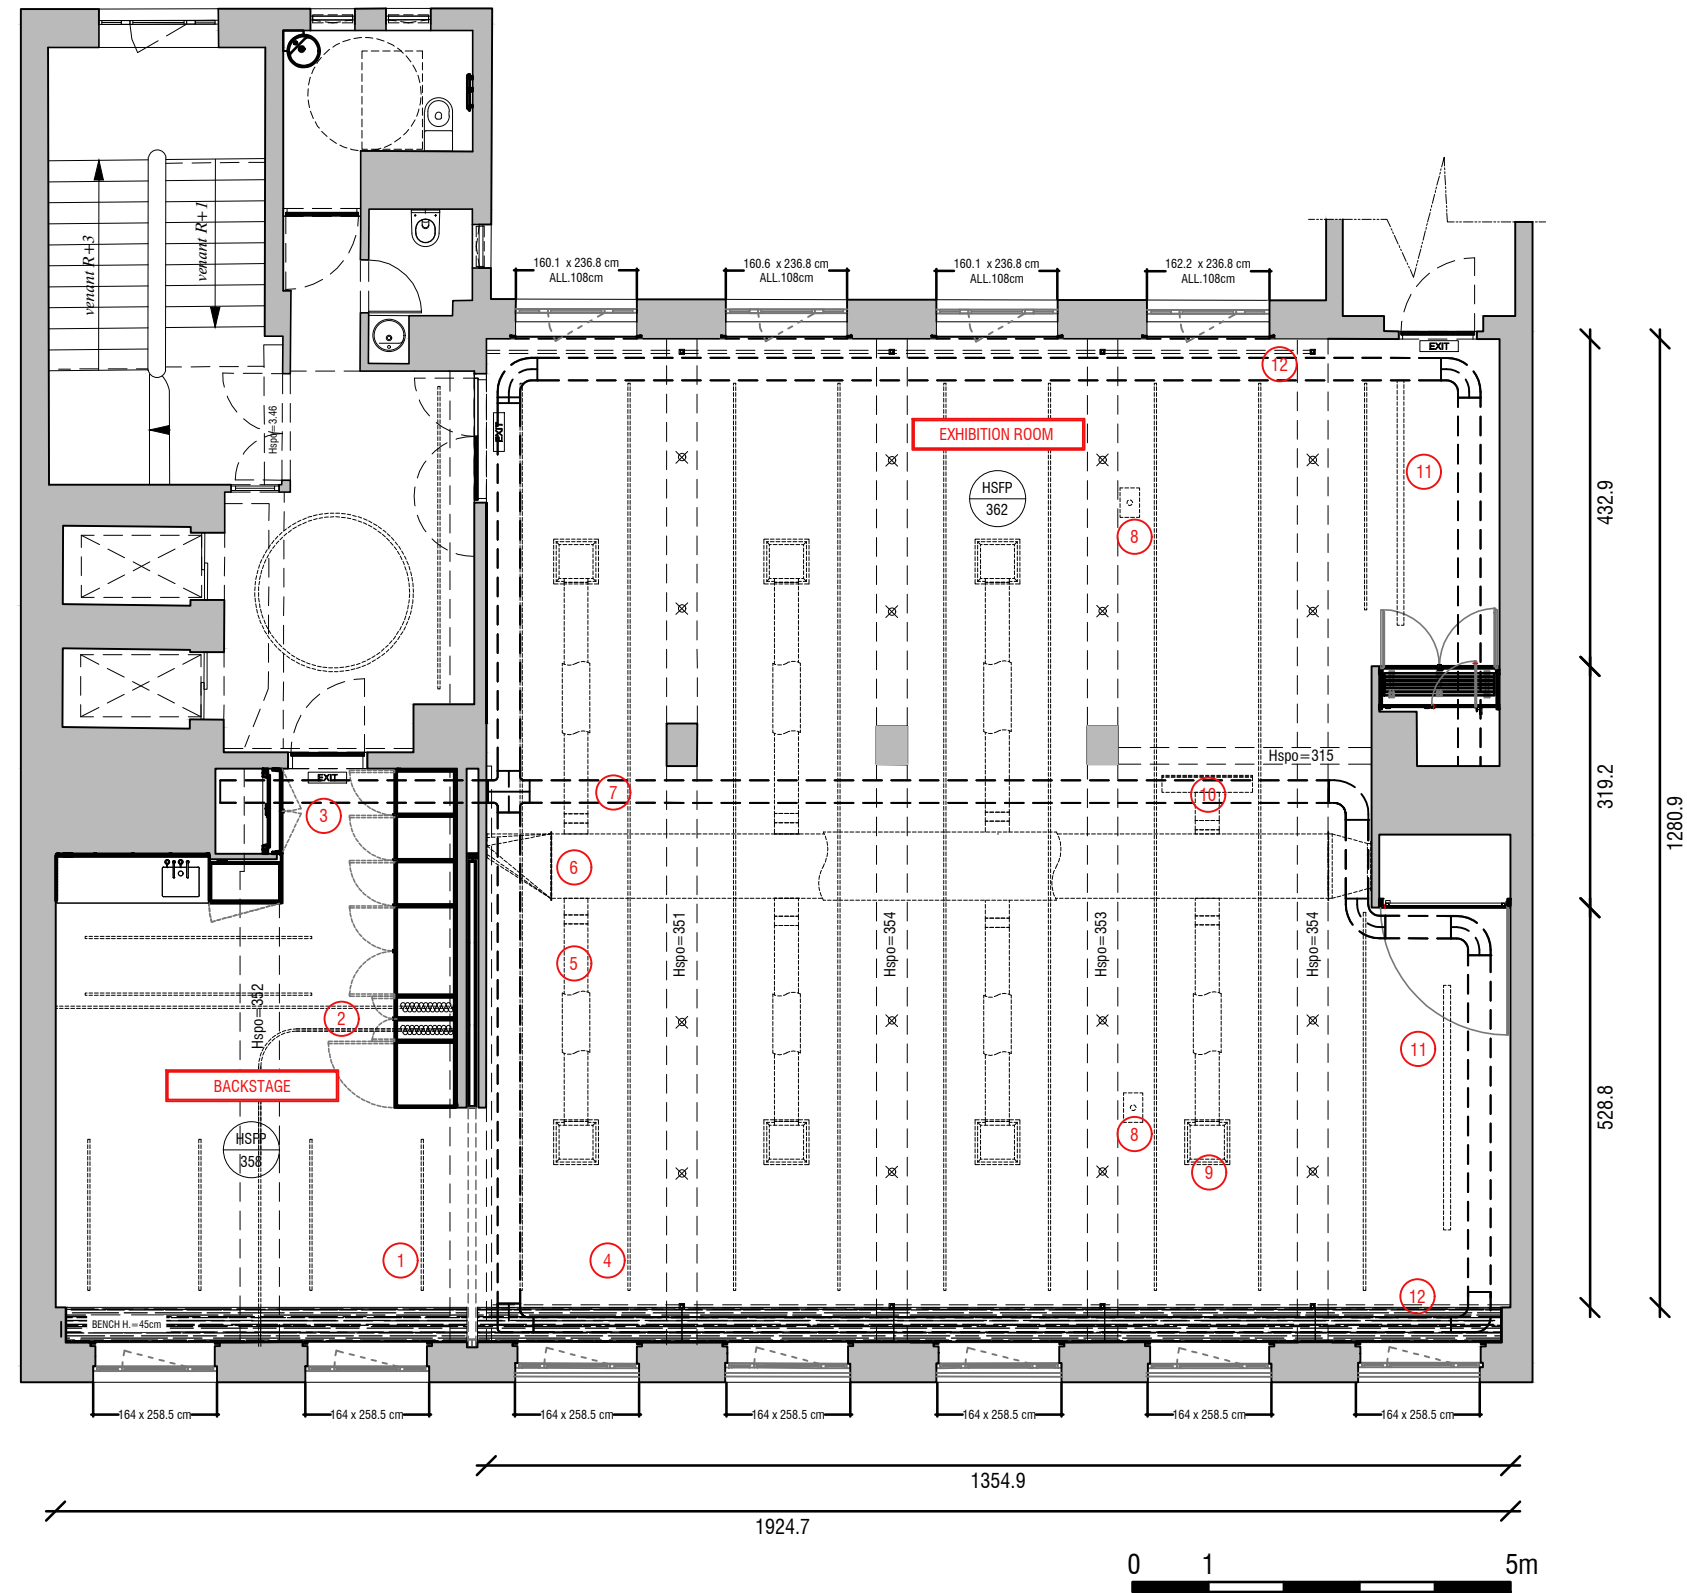

# Le Bicolore

EXHIBITION ROOM - 173 m<sup>2</sup>  
 BACKSTAGE - 38 m<sup>2</sup>

## GENERAL LEGEND

-  HEIGHT UNDER CEILING = 369 cm
- Hspo** HEIGHT UNDER BEAM
-  HOOK / HANGING POINT UNDER BEAM

## HEIGHT OF EQUIPMENT FROM GROUND (cm)

1. LIGHTING RAIL IN BACKSTAGE | 285
2. CURTAIN ROD | 337
3. CABLE TRAY | 330
4. LIGHTING RAIL IN EXHIBITION ROOM | 285
5. PIPES VENTILLATION | 295
6. CENTRAL VENTILATION DUCT | 289
7. CABLE TRAY | 338
8. VIDEO PROJECTOR | 270
9. DIFFUSERS | 292
10. DIFFUSERS | 294
11. SCREEN | 320
12. RAIL (SUPPORT PANEL FOR EXHIBITS) | 332